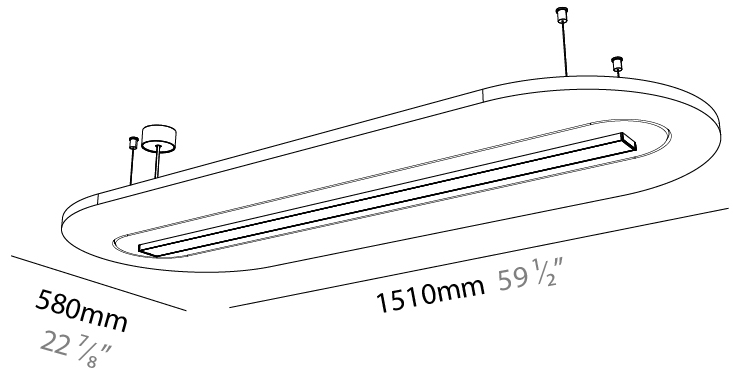

Diffuser: [PMMA - Opal / Clear / Microprism / Clear Microprism / Wallwash Double Asymmetric / Glare Control / Black Raster / Black Raster / Wallwash Left / Wallwash Right](#)

Fixture Finish: [SSR / BKV / CWI / CRY / HAB / UFT / ITA / RUA / FTG / MYG / LOD / PUS / FRO / FUP / KIA / POP / BLS / SPG / MEY / GOH / CHC / COM / ABZ / JAG / OBR / MOS / ROR](#)

Holder Finish: [SSR / BKV / CWI / CRY / HAB / LAG / UFT / ITA / RUA / RUR / MIC / FTG / MYG / TWT / LOD / PUS / FRO / FUP / KIA / POP / BLS / SPG / MEY / GOH / GUM / CHC / COM / ABZ / JAG](#)

Accent Finish: [OPL / MPM / CMP / BKR / WHR / GCL / WWR / WWL / WDA](#)

Acoustic Finish: [SFW / CYW / SEE / SYN / MTS / PMB / TTN / CYB / STO / DPE / BES / SHB / ARE / ANE / VRD / CRF](#)

Fixture Material: [Acoustic / Aluminum / PMMA](#)

Primary Material: [Acoustic](#)

Cable Details: [2000mm/78 3/4" or 6000mm/236 1/4" Cable, - Transparent](#)

ELECTRICAL

Lamp Type: LED
Input Wattage (W): 47.3
Total Output Wattage (W): 42.7
Dimming: [Non-dimming / DALI Dimming / MATTER Dimming](#)
Driver Included: No
Driver Location: Remote
Driver Class: Class 2
Input Voltage (V): 120 - 277
Upon Request: [0 - 10V Dimming / Phase Dimming](#)

LED

Color Temperature (°K): [2700 / 3000 / 3500 / 4000](#)

Max. Delivered Lumen (lm): Max 6567

Nominal Lumen (lm): Max 7840

CRI: >90 CRI

Lamp Life (hrs): 50000

OPTICAL

RATINGS AND CERTIFICATIONS

Certified By: Certified for North American Standards

IP rating: IP20